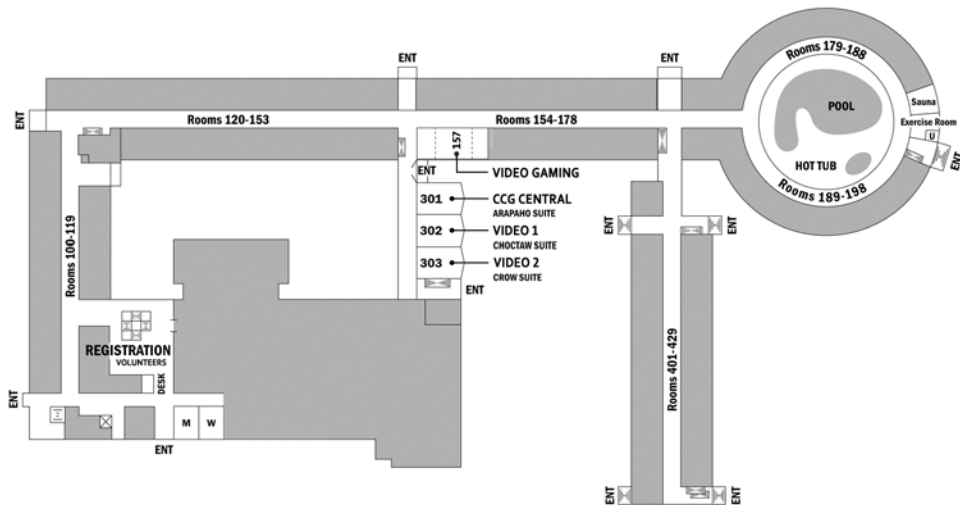

ANIME FUSION

The Future Was Then!

October 16-18, 2015

Bloomington, MN

ANIME FUSION

CONVENTION MAP--SECOND FLOOR

CONVENTION MAP--FIRST FLOOR

CONTENTS