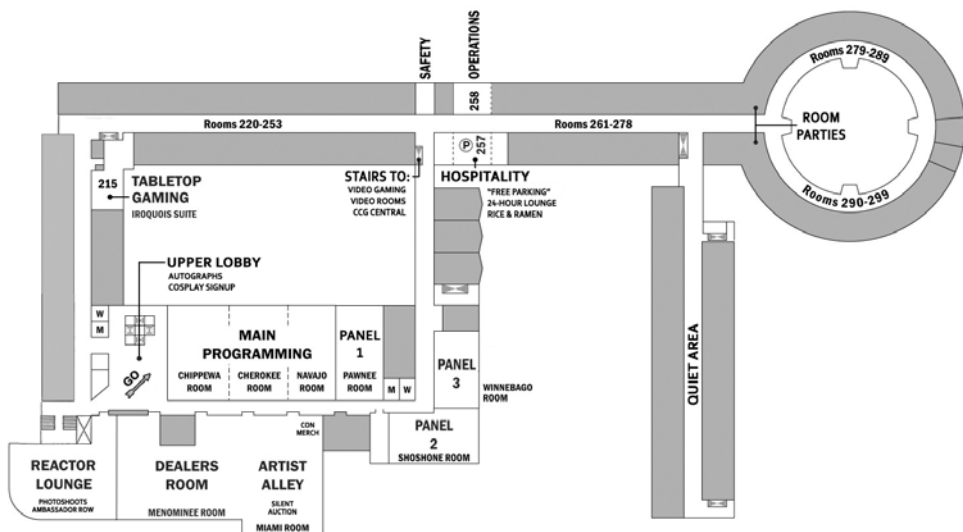

ANIME FUSION

The Future Was Then!

October 16-18, 2015

Bloomington, MN

ANIME FUSION

CONVENTION MAP--SECOND FLOOR

CONVENTION MAP--FIRST FLOOR

CONTENTS