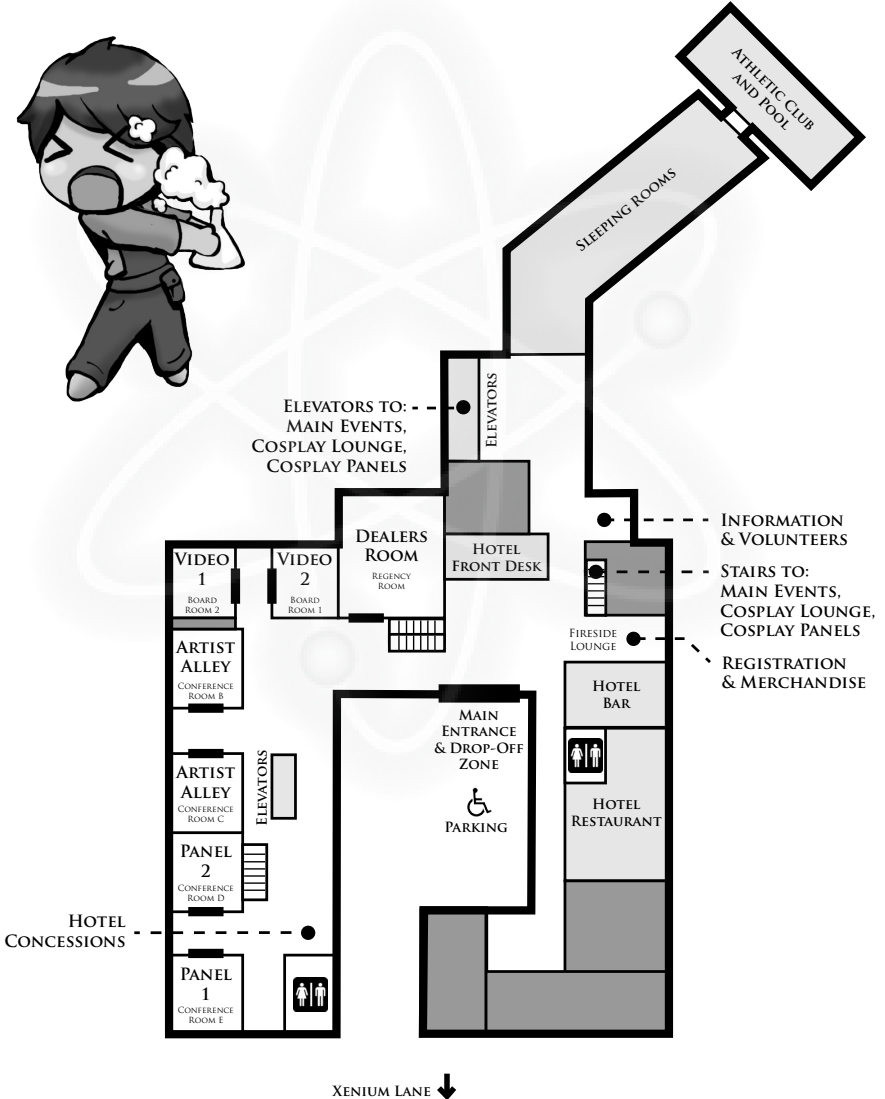

ANIME FUSION

CROWNE PLAZA MINNEAPOLIS WEST

MAIN LEVEL

FRIDAY SCHEDULE

ANIME FUSION 2021

	Main Events (Scandinavia Blrm)	Panel 1 (Conference E)	Panel 2 (Conference D)	Panel 3 (Conference H)	Cosplay Corner (Plymouth Room)	Video 1: Classic (Board Room 2)	Video 2: Current (Board Room 1)	Photoshoots (Studio 3)	
8:00 AM	Closed	Closed	Closed	Closed	Closed	Closed	Closed	Closed	8:00 AM
8:30 AM	Closed	Closed	Closed	Closed	Closed	Closed	Closed	Closed	8:30 AM
9:00 AM	Closed	Closed	Closed	Closed	Closed	Closed	Closed	Closed	9:00 AM
9:30 AM	Closed	Closed	Closed	Closed	Closed	Closed	Closed	Closed	9:30 AM
10:00 AM	Closed	Closed	Closed	Closed	Closed	Closed	Closed	Closed	10:00 AM
10:30 AM	Closed	Closed	Closed	Closed	Closed	Yu Yu Hakusho [S]	Closed	Closed	10:30 AM
11:00 AM	Closed	Closed	Closed	Closed	Closed		Assassination Classroom [S]	Closed	11:00 AM
11:30 AM	Closed	Closed	Closed	Closed	Closed	Voltron (1984) (12:15) [D]	Closed	Closed	11:30 AM
12:00 PM	Closed	Closed	Closed	Closed	Closed		BOFURI: I Don't Want to Get Hurt, So I'll Max Out My Defense (12:45) [D]	Closed	12:00 PM
12:30 PM	Closed	Closed	Closed	Closed	Closed		Closed	Closed	12:30 PM
1:00 PM	Closed	Closed	Closed	Closed	Closed	Ghost Stories [D]	Closed	Closed	1:00 PM
1:30 PM	Closed	Closed	Paneling with Mr. Bill	Closed	Closed		Land of the Lustrous [S]	Closed	1:30 PM
2:00 PM	Closed	Learn Japanese! (日本語を勉強)		Closed	Closed	Kimi ni Todoke (3:45) [S]	Closed	Closed	2:00 PM
2:30 PM	Samurai Sword Class		Bill 2: Electric Boogaloo	Closed	Closed		Ground Control to Psychoelectric Girl (4:15) [D]	Closed	2:30 PM
3:00 PM		The Squishmallow Name Game		Closed	Screen Printing with ViceMage	Cowboy Bebop [D]	Closed	Closed	3:00 PM
3:30 PM			Meet & Fun with the Minxes!	Dead by Daylight Roulette (18+)	Creativity Meets Canon		Bunny Drop [S]	Closed	3:30 PM
4:00 PM	Seating			Animal Crossing Meetup	Foaming at the Mouth: Foam Armor 101	Higurashi: When They Cry (18+) [S]	Closed	Closed	4:00 PM
4:30 PM	Opening Ceremonies	Haunting Heroes		Introduction to Watercolor Pencils	Cosplay with Disabilities		School-Live! (7:45) [S]	Closed	4:30 PM
5:00 PM	Room Reset		Who's That Pokemon?			Death Note [D]	Closed	Closed	5:00 PM
5:30 PM	Geek Out and Get Moving	Being Comfortable on Camera	Neopets in 2021		Pair Up and Power Up! Couples Cosplay		One-Punch Man [D]	Closed	5:30 PM
6:00 PM			Pick My Brain	Joke Boat Comedy Show	Juju Kings Cross	Pet Shop of Horrors (18+) (10:45) [S]	Closed	Closed	6:00 PM
6:30 PM					Can We Ship It?		Karaoke	Closed	6:30 PM
7:00 PM	Seating					Jojo's Bizarre Adventure (11:15) [S]	Closed	Closed	7:00 PM
7:30 PM	Midnight Minxes Burlesque (18+)	Getting Started in Voice Over					Closed	Closed	7:30 PM
8:00 PM						Ghost Stories [D]	Closed	Closed	8:00 PM
8:30 PM							Closed	Closed	8:30 PM
9:00 PM							Closed	Closed	9:00 PM
9:30 PM	Seating	Shiny New Anime					Closed	Closed	9:30 PM
10:00 PM							Closed	Closed	10:00 PM
10:30 PM	Cards Against Samurai Dan (18+)		Design Your Own Gijinka Cosplay	Jackbox Games (18+)			Closed	Closed	10:30 PM
11:00 PM			The VGM Quiz					Closed	Closed
11:30 PM							Closed	Closed	11:30 PM
12:00 AM			Dewfeathers Cosplay and Dance	Among Us			Closed	Closed	12:00 AM
12:30 AM	Closed	Hentai Trivia Gameshow (18+)					Closed	Closed	12:30 AM
1:00 AM	Closed						Closed	Closed	1:00 AM
1:30 AM	Closed						Closed	Closed	1:30 AM
2:00 AM	Closed						Closed	Closed	2:00 AM