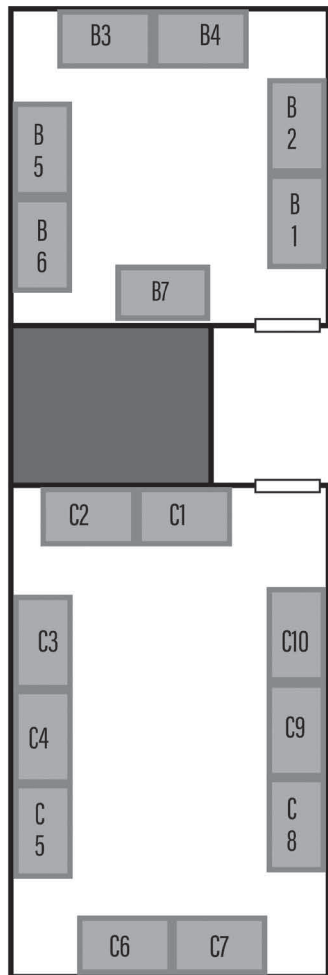

ARTIST ALLEY CONFERENCE ROOMS B & C

Friday: 2:30 PM - 7 PM

Saturday: 10:30 AM - 6 PM

Sunday: 10:30 AM - 4 PM

Sponsors may enter the Artist Alley 30 minutes early each day.

Looking for a handmade product, a fanart print or button, or maybe a cute new plushie? Head over to Conference Rooms B and C on the main floor to visit our awesome, local artists! They make a wide variety of products from prints to cosplay pieces. Come support local artists and get something unique at the same time!