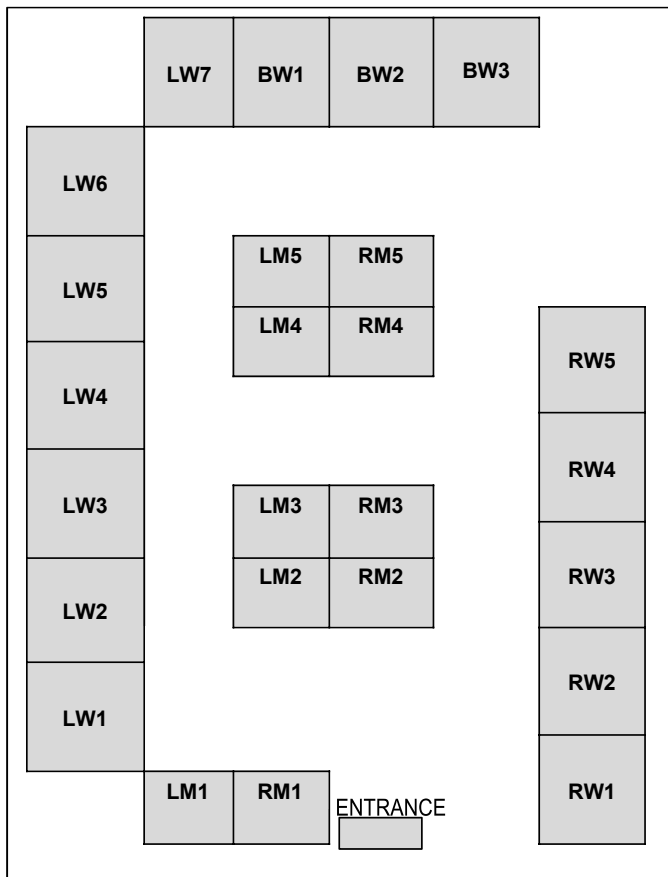

VENDOR INFORMATION

DEALERS ROOM

REGENCY ROOM

Friday: 2:30 PM - 7 PM

Saturday: 10:30 AM - 6 PM

Sunday: 10:30 AM - 4 PM

Sponsors may enter the vendor hall 30 minutes early each day.

In the Dealers Room, you'll find a full range of merchandise to suit any fandom. From games to collectible figures, it's all here!