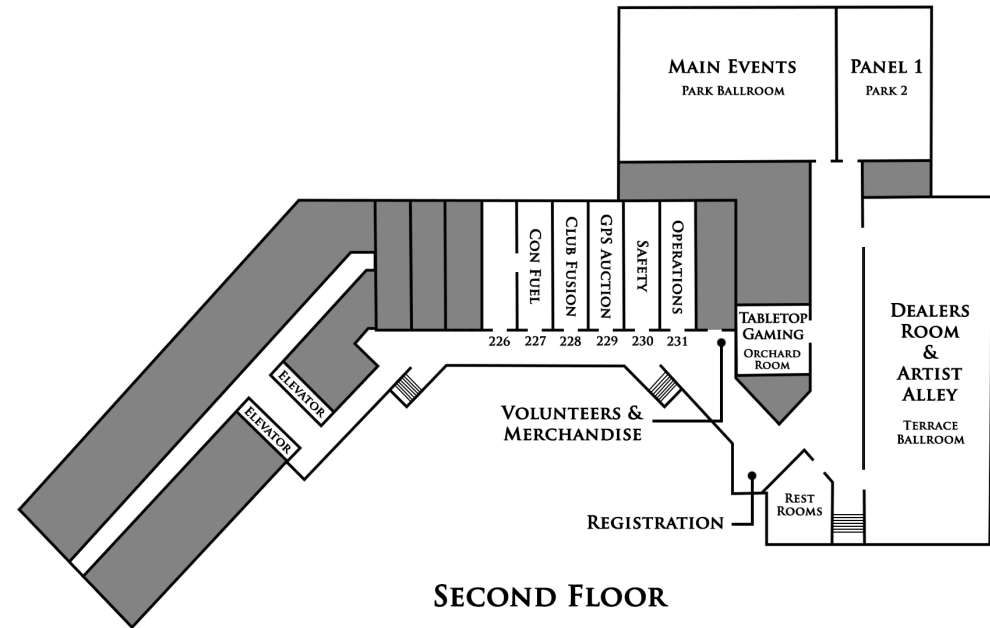

SUNDAY SCHEDULE

	Main Events (Park Ballroom)	Panel 1 (Park 2)	Panel 2 (Courtyard 1-2)	Panel 3 (Courtyard 3-4)	Club Fusion (Room 228)
8:00 AM	Closed	Closed	Closed	Closed	Closed
8:30 AM	Closed	Closed	Closed	Closed	Closed
9:00 AM	Closed	Closed	Closed	Closed	Closed
9:30 AM	Closed	Closed	Closed	Closed	Closed
10:00 AM	Closed	Safe Chest Binding 101	Closed	Mabel Pines for Congress	Closed
10:30 AM	Closed		Fairy Tail Tells All- Magic Edition		Closed
11:00 AM	Ninja Olympics				Closed
11:30 AM		From Fanfiction to Professional Writing			Closed
12:00 PM			Creating Voices	Nerd Mailbox	Closed
12:30 PM		Closed			Closed
1:00 PM	Setup	Closed			Closed
1:30 PM		Closed	Are You Sure That Will Fit?	Acting From the Heart	Closed
2:00 PM		Closed			Closed
2:30 PM	Harisen Daiko Performance	Closed			Closed
3:00 PM		Closed	John Gremillion Panel		Closed
3:30 PM		Let's Henshin! (Transform!)	Closed	Shiny New Anime	Closed
4:00 PM	Setup				Closed
4:30 PM	Closing Ceremonies	Closed	Closed	Closed	Closed
5:00 PM		Closed	Closed	Closed	Closed
5:30 PM	Closed	Closed	Closed	Closed	Closed
6:00 PM	Closed	Closed	Closed	Closed	Closed

ANIME FUSION